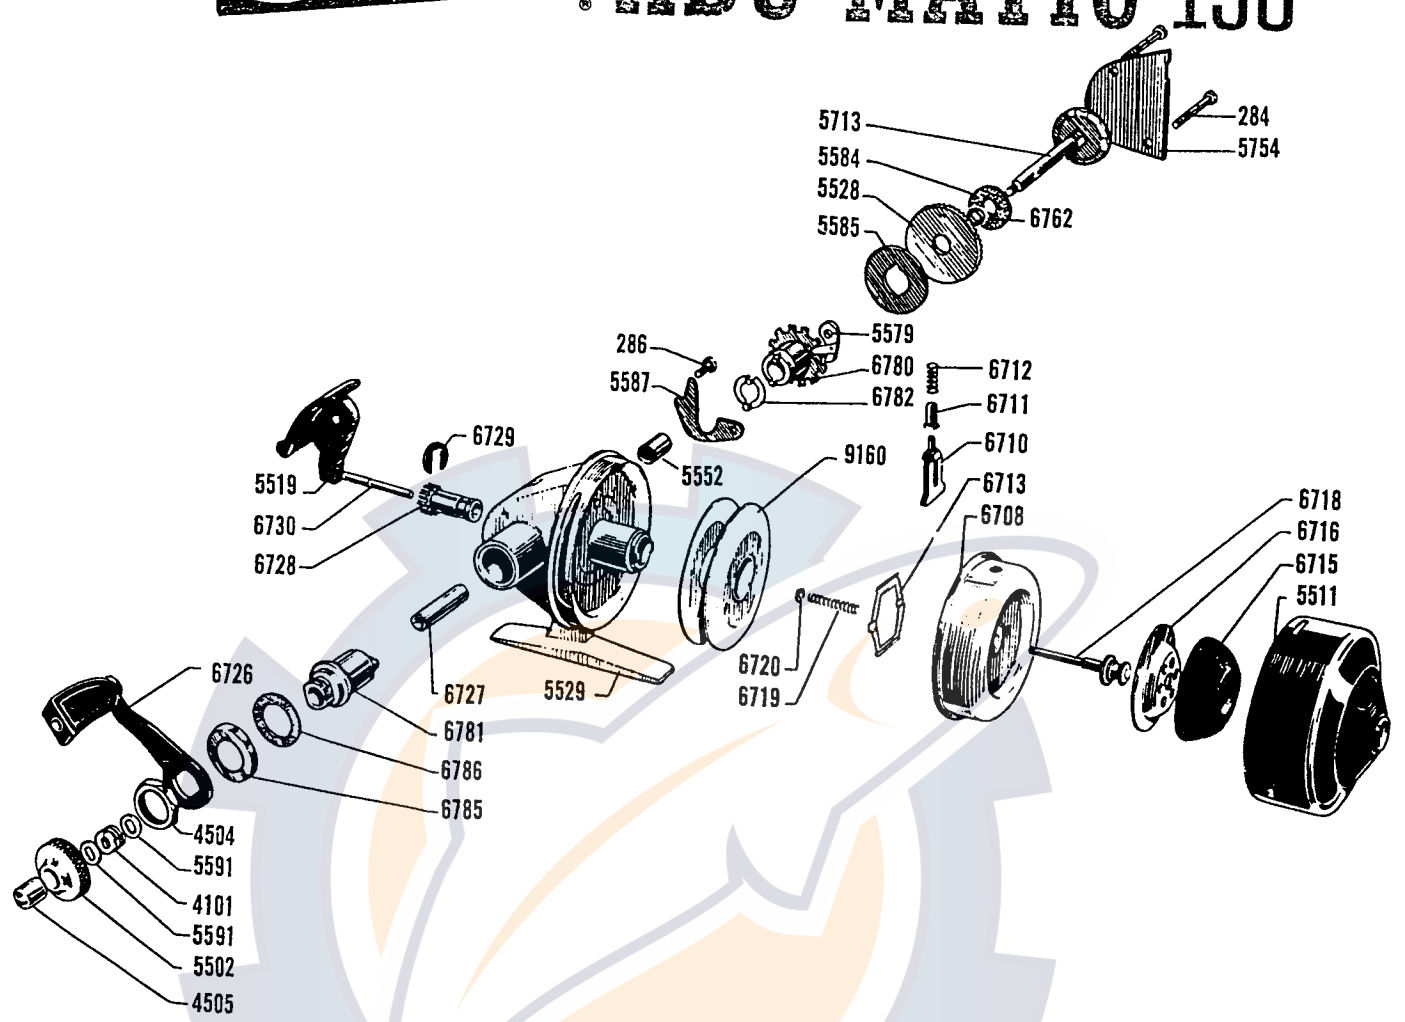

# Garcia ABU-MATIC 136

Prices subject to change without notice

No.	Part Name	Price
284	Side Plate Screw (each)	.15
286	Lock Arm Screw (each)	.10
4101	Brake Spring	.25
4504	Handle Bearing Lock Nut	.25
4505	Handle Lock Nut (left hand thread)	.15
5502	Drag Adjusting Knob	.75
5511	Bell Cover	2.25
5519	Line Release Trigger	.50
5528	Drive Gear with Click Spring	2.50
5529	Housing	4.75
5552	Oilite Bushing	.50
5579	Anti Reverse Dog	.75
5584	Base Drag Washer	.10
5585	Drag Pressure Plate	1.00

No.	Part Name	Price
5587	Ratchet Lock Arm	.25
5591	Brake Spring Washer (each)	.10
5713	Drive Shaft with Click Plate	1.25
5754	Side Plate	.75
6708	Winding Cup	5.50
6710	Line Pick Up Ejector	.25
6711	Line Pick Up	.60
6712	Line Pick Up Spring	.10
6713	Ejector Clamp	.15
6715	Rubber Cushion	.60
6716	Cushion Plate	.60
6718	Winding Cup Shaft	.65
6719	Winding Cup Shaft Spring	.10
6720	"C" Lock	.10

Please specify both reel model and part numbers when ordering.

No.	Part Name	Price
6726	Handle	1.75
6727	Drive Shaft Bushing	.25
6728	Pinion Gear	1.25
6729	Pinion "C" Lock	.10
6730	Throw Out Pin	.35
6762	Drive Gear Center Ring	.25
6780	Anti Reverse Ratchet	1.00
6781	Handle Bearing	1.00
6782	Synchro Slide	.15
6785	Dust Shield	.25
9160	(6725) Spool, (with container)	2.25
6786	Felt Oil Retainer	.10
9228	Spool Container	.60

## PARTS AND SERVICE AVAILABLE AT THE FOLLOWING REGIONAL FACTORY REPAIR DEPOTS:

**FACTORY SERVICE**  
RODS, REELS AND PARTS

**THE GARCIA SERVICE DEPARTMENT**  
329 ALFRED AVENUE  
TEANECK, NEW JERSEY 07666